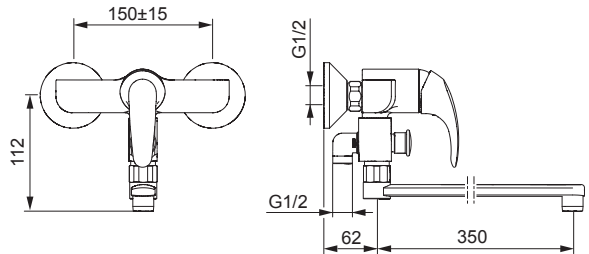

1446Y

EN 817
100 - 1000 kPa
0.25 l/s (300 kPa)
max. +90°C